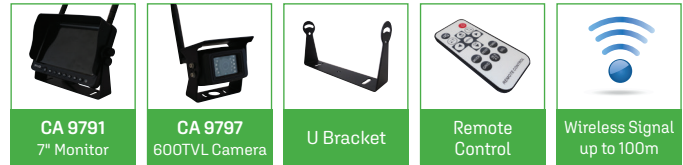

Power Cable & Sun Visor also included.