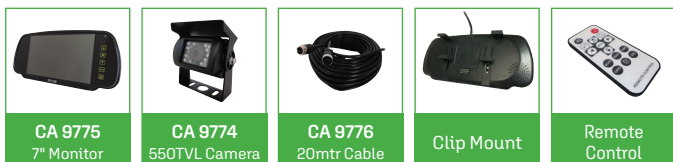

EMC Approved

Video Input: 2AV

9 Pin Cable [Monitor]

4 Pin Cable [Camera]

5" WIRELESS REVERSING CAMERA KIT

CA 9745

Screen: 5" [127mm] Digital Panel

Night Vision: 8m

No Audio

IP Rated: IP54 [Monitor]

IP Rated: IP69 [Camera]

ECE Approved Reg 10

Video Input: 1AV

Cigar Lighter [Monitor]

DC Connection [Camera]

CA 9772 Kit Includes:

Power Cable included.

CA 9745 Kit Includes:

Power Cable & Sun Visor also included.

*All wired cameras, monitors & connecting cables are compatible and interchangeable.

7" WIRELESS REVERSING CAMERA KIT CA 9780